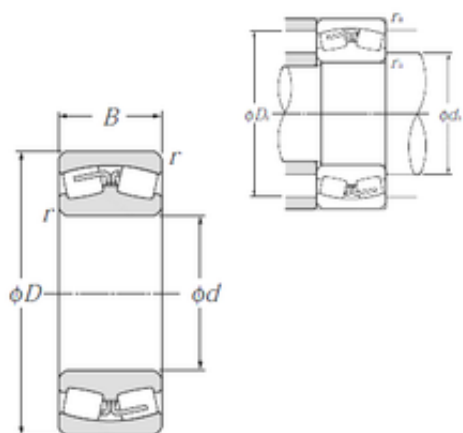

NTN BEARING-BOWER CORP.

280 mm x 500 mm x 130 mm NTN 22256B Spherical Roller Bearings

Bearing No. 22256B

Size	280x500x130 mm
Bore Diameter	280 mm
Outer Diameter	500 mm
Width	130 mm
d	280 mm
D	500 mm
B	130 mm
C	130 mm
r min.	5 mm
da min.	302 mm
Da max.	478 mm
ra max.	4 mm
Weight	112 Kg
Basic dynamic load rating (C)	2 310 kN
Basic static load rating (C0)	3 800 kN
(Grease) Lubrication Speed	770 r/min
(Oil) Lubrication Speed	1 000 r/min
Calculation factor (e)	0,26
Calculation factor (Y0)	2,51
Calculation factor (Y1)	2,57
Category	Bearings
Inventory	0.0
Manufacturer Name	NTN
Minimum Buy Quantity	N/A
Weight / Kilogram	112

22256B Bearing 2D drawings and 3D CAD models

NTN BEARING-BOWER CORP.

EAN	4547359520002
Product Group	B04311