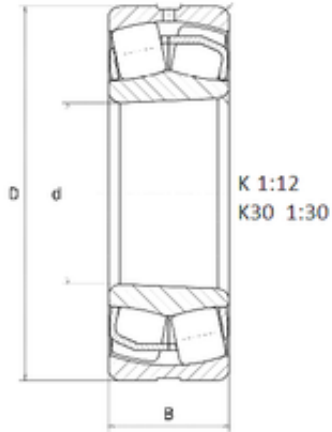

# NTN BEARING-BOWER CORP.

1180,000 mm x 1420,000 mm x 180,000 mm  
NTN 238/1180K Spherical Roller Bearings

Bearing No. 238/1180K

Size	1180x1420x180 mm
Bore Diameter	1180,000 mm
Outer Diameter	1420,000 mm
Width	180,000 mm
d	1180,000 mm
D	1420,000 mm
B	180,000 mm
C	180,000 mm

238/1180K Bearing 2D drawings and 3D CAD models