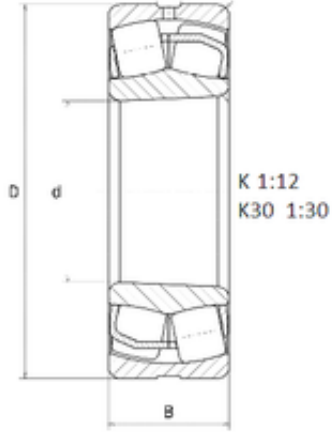

NTN BEARING-BOWER CORP.

1180,000 mm x 1420,000 mm x 180,000 mm
NTN 238/1180K Spherical Roller Bearings

Bearing No. 238/1180K

Size	1180x1420x180 mm
Bore Diameter	1180,000 mm
Outer Diameter	1420,000 mm
Width	180,000 mm
d	1180,000 mm
D	1420,000 mm
B	180,000 mm
C	180,000 mm

238/1180K Bearing 2D drawings and 3D CAD models