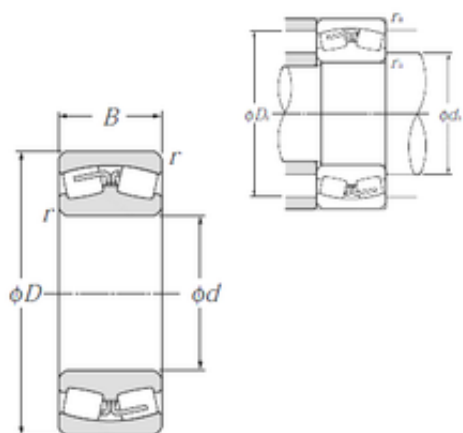

NTN BEARING-BOWER CORP.

530 mm x 710 mm x 136 mm NTN 239/530 Spherical Roller Bearings

Bearing No. 239/530

Size	530x710x136 mm
Bore Diameter	530 mm
Outer Diameter	710 mm
Width	136 mm
d	530 mm
D	710 mm
B	136 mm
C	136 mm
r min.	5 mm
da min.	552 mm
Da max.	688 mm
ra max.	4 mm
Weight	157 Kg
Basic dynamic load rating (C)	2 640 kN
Basic static load rating (C0)	6 450 kN
(Grease) Lubrication Speed	400 r/min
(Oil) Lubrication Speed	520 r/min
Calculation factor (e)	0,17
Calculation factor (Y0)	3,86
Calculation factor (Y1)	3,94
Category	Bearings
Inventory	0.0
Manufacturer Name	NTN
Minimum Buy Quantity	N/A
Weight / Kilogram	0

239/530 Bearing 2D drawings and 3D CAD models

NTN BEARING-BOWER CORP.

EAN	0692314506936
Product Group	B04311