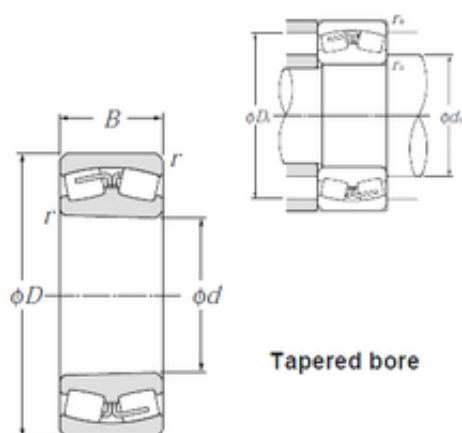

## 360 mm x 600 mm x 243 mm NTN 24172BK30 Spherical Roller Bearings

Bearing No. 24172BK30

24172BK30 Bearing 2D drawings and 3D CAD models

Size	360x600x243 mm
Bore Diameter	360 mm
Outer Diameter	600 mm
Width	243 mm
d	360 mm
D	600 mm
B	243 mm
C	243 mm
r min.	5 mm
da min.	382 mm
Da max.	578 mm
ra max.	4 mm
Weight	277 Kg
Basic dynamic load rating (C)	4 600 kN
Basic static load rating (C0)	9 150 kN
(Grease) Lubrication Speed	490 r/min
(Oil) Lubrication Speed	630 r/min
Calculation factor (e)	0,4
Calculation factor (Y0)	1,63
Calculation factor (Y1)	1,67
Category	Bearings
Inventory	0.0
Manufacturer Name	NTN
Minimum Buy Quantity	N/A
Weight / Kilogram	267.012