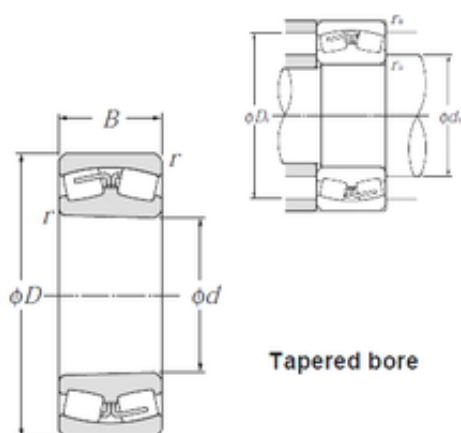

## 800 mm x 1 150 mm x 258 mm NTN 230/800BK Spherical Roller Bearings

Bearing No. 230/800BK

Size	800x1150x258 mm
Bore Diameter	800 mm
Outer Diameter	1150 mm
Width	258 mm
d	800 mm
D	1 150 mm
B	258 mm
C	258 mm
r min.	7,5 mm
da min.	836 mm
Da max.	1 114 mm
ra max.	6 mm
Weight	859 Kg
Basic dynamic load rating (C)	8 400 kN
Basic static load rating (C0)	19 500 kN
(Grease) Lubrication Speed	220 r/min
(Oil) Lubrication Speed	290 r/min
Calculation factor (e)	0,21
Calculation factor (Y0)	3,08
Calculation factor (Y1)	3,15

230/800BK Bearing 2D drawings and 3D CAD models