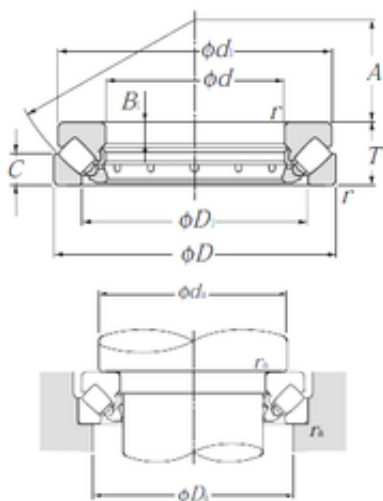

NTN BEARING-BOWER CORP.

NTN 294/500 Thrust Bearings

Bearing No. 294/500

294/500 Bearing 2D drawings and 3D CAD models

Size	500x870x224 mm
Bore Diameter	500 mm
Outer Diameter	870 mm
Width	224 mm
d	500 mm
D	870 mm
T	224 mm
B1	81 mm
C	107 mm
d1	830 mm
r min.	9,5 mm
A	290 mm
D1	661 mm
da min.	670 mm
Da max.	750 mm
ra max.	8 mm
Weight	569 Kg
Basic dynamic load rating (C)	7 850 kN
Basic static load rating (C0)	33 000 kN